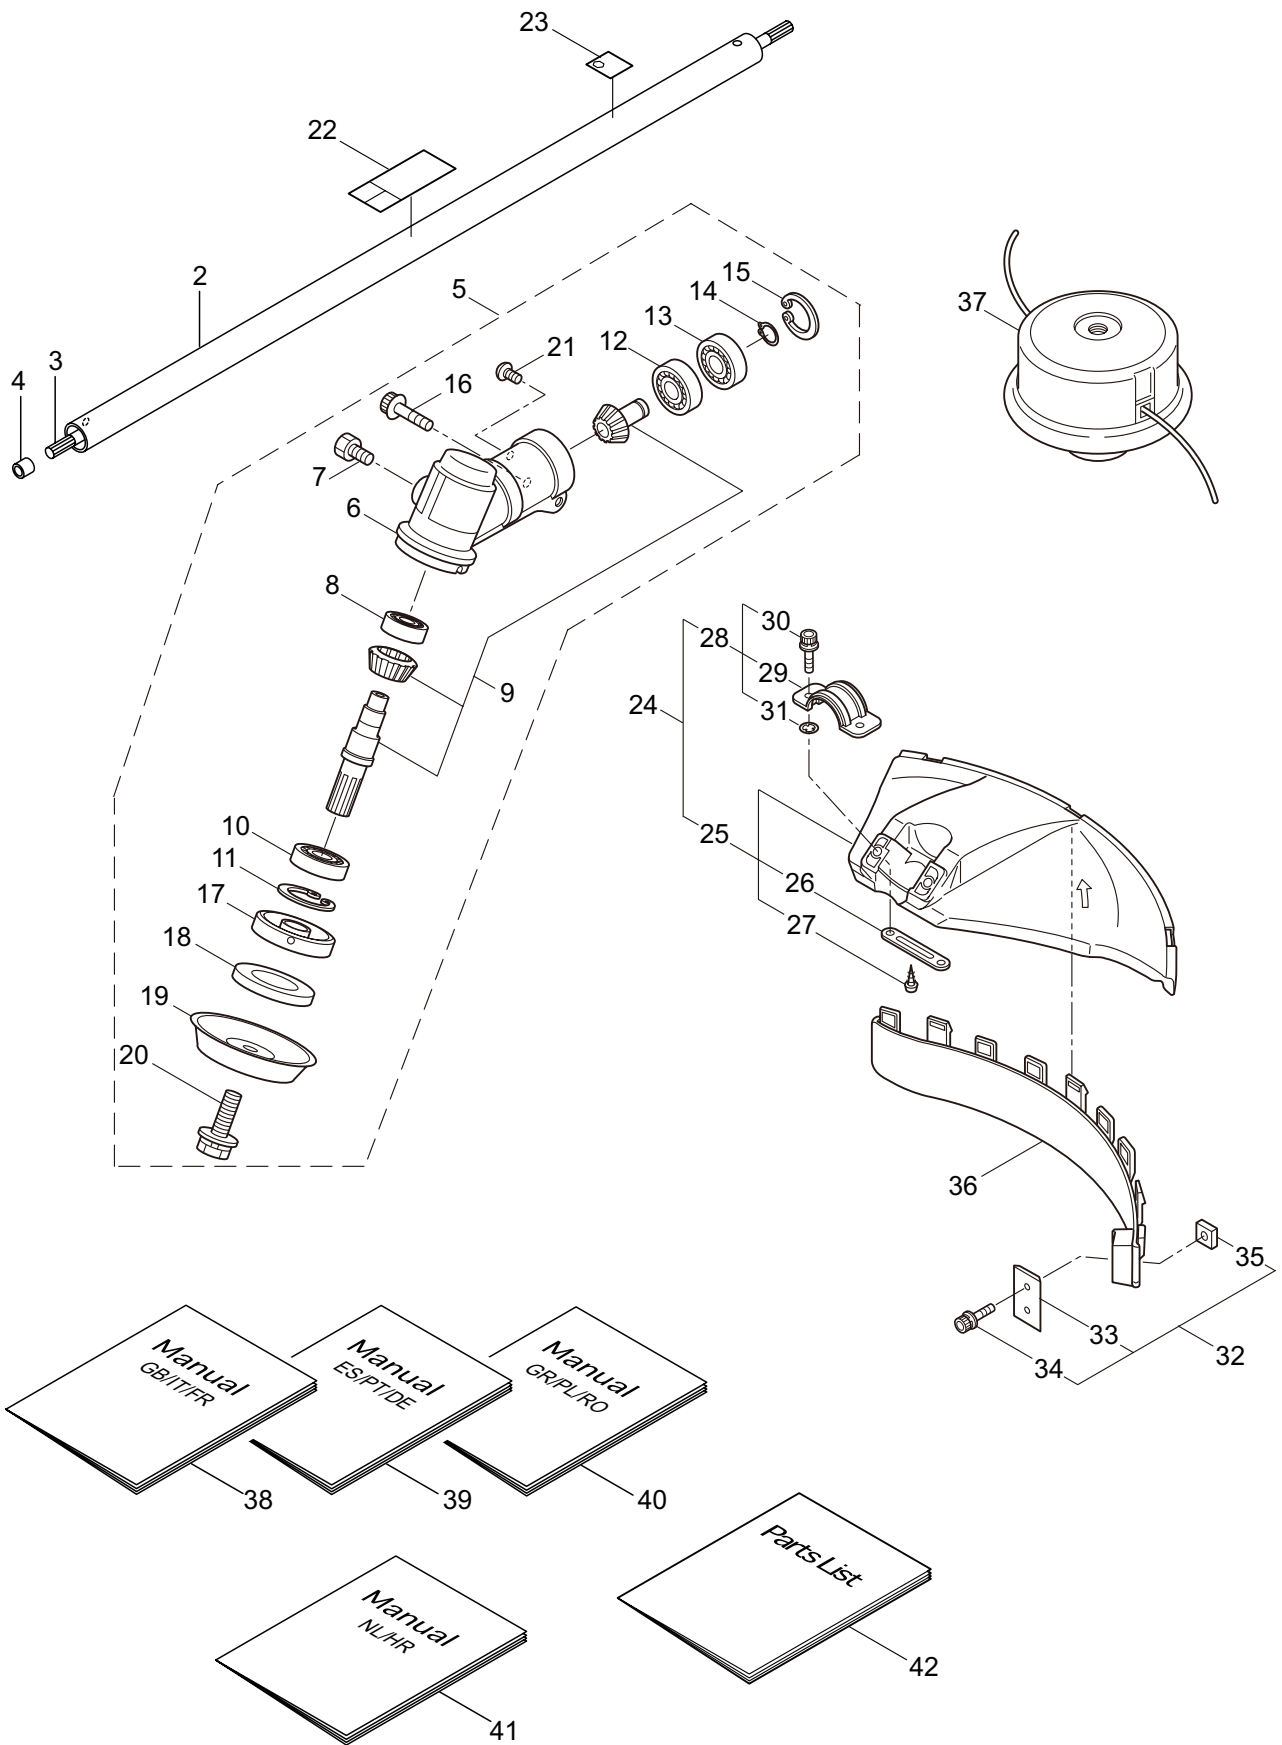

PARTS LIST

MCA-S

CONTENTS

1. MCA-S	1 ~ 2
----------------	-------

2016. 01.

P/N 524065-1

1. MCA-S

Ref. No.	Part No.	Part Name	Q'ty	Remarks
1-1	364515	MCA-S	1	
1-2	237170	Driveshaft Tube Ass'y	1	
1-3	236843	Driveshaft	1	758L
1-4	216079	Stopper	1	
1-5	231880	Gearcase Ass'y	1	Incl.6-21
1-5	232926	Gearcase Ass'y GT Turbo	1	
1-6	225960	Gearcase	1	
1-7	234109	Bolt	1	M8x8
1-8	227990	Bearing	1	#608
1-9	228416	Gear Set	1	
1-10	227991	Bearing	1	#6001DDU
1-11	055185	Snap Ring	1	#28
1-12	227992	Bearing	1	#609
1-13	227993	Bearing	1	#609Z
1-14	228477	Snap Ring	1	#9
1-15	140270	Snap Ring	1	#24
1-16	261246	Cap Screw	1	M5x25
1-17	212986	Boss Adapter	1	
1-18	140275	Clamping Washer	1	
1-19	215547	Stabilizer	1	
1-20	215610	Bolt	1	M8x22,Counterclockwise
1-21	219087	Cap Screw	1	M5x10
1-22	223188	Label	1	
1-23	225381	Label	1	114dB
1-24	232086	Safety Cover Ass'y	1	Incl.25-31
1-25	231252	Safety Cover Ass'y	1	Incl.26,27
1-26	227819	Bracket	1	
1-27	221580	Screw	1	4x8
1-28	232087	Bracket Ass'y	1	Incl.29-31
1-29	227822	Bracket	1	
1-30	220632	Cap Screw	2	M6x30
1-31	231704	Washer	2	6x13xt1.0
1-32	231882	String Cutter Ass'y	1	Incl.33-35
1-33	230747	String Cutter	1	
1-34	261250	Cap Screw	1	M5x20
1-35	228325	Nut	1	
1-36	230748	Cover Extention	1	
1-37	232226	Semi-Auto Head (L)	1	
1-38	237728	Instruction Manual	1	GB/IT/FR
1-39	237729	Instruction Manual	1	ES/PT/DE
1-40	237730	Instruction Manual	1	GR/PL/RO
1-41	238191	Instruction Manual	1	NL/HR
1-42	524065	Parts List	1	MCA-S